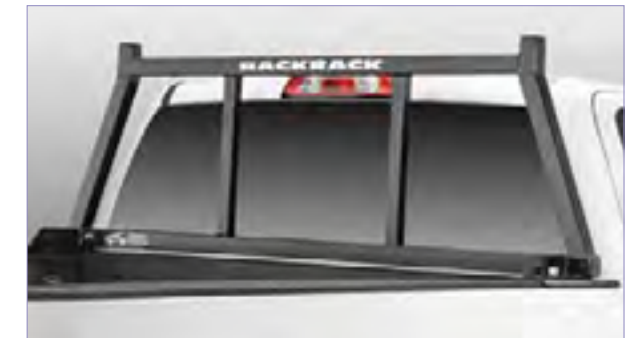

TOYOTA	
08-23 Tundra	ULT11518

ULT41005
5 tool bracket

BACKRACK™
FUNCTION AND STYLE FOR TODAY'S TRUCKS

FRAMES FRAMES & MOUNTING KITS ARE SOLD SEPARATELY

BACKRACK™

SAFETY

LOUVERED

OPEN